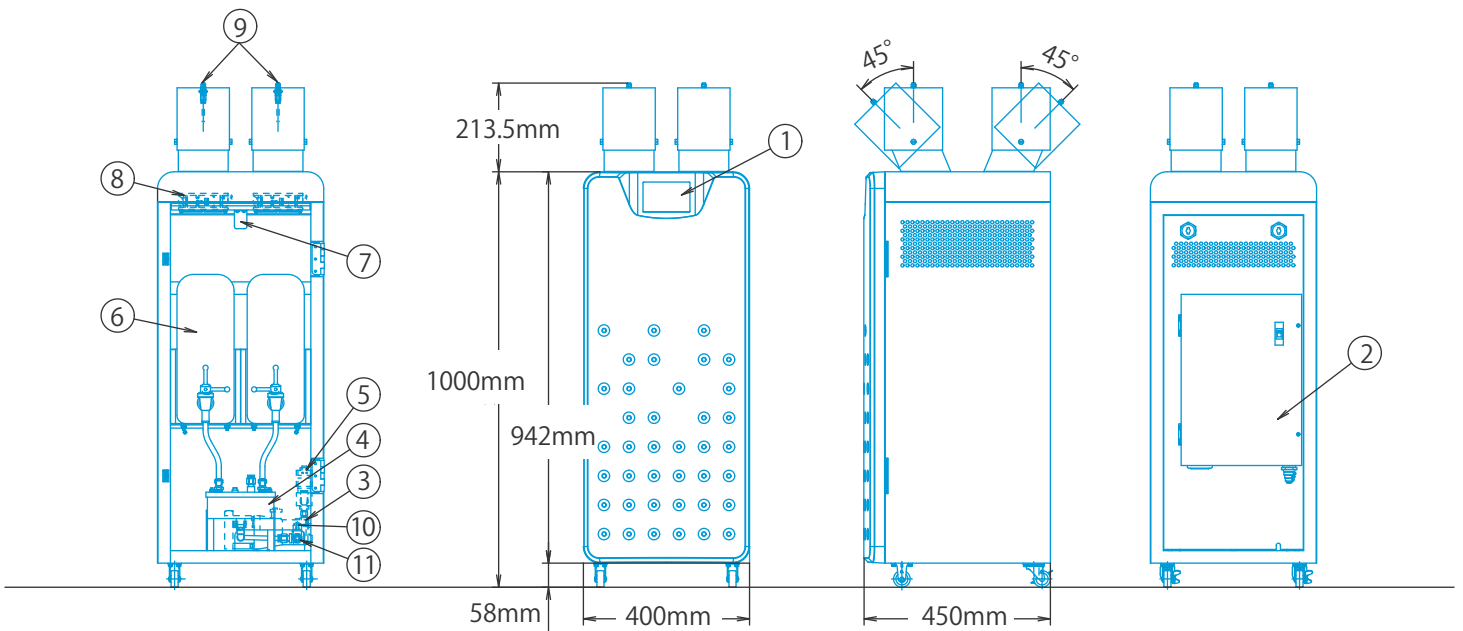

Product Specification

- ① Operation Panel ② Control Method ③ High Pressure Pump ④ Storage Tank ⑤ Pressure Release Solenoid Valve ⑥ Water Tank ⑦ Humidity Sensor ⑧ Blowing Fan (DC24V) ⑨ Spray Nozzle (1.5L/L) ⑩ Water Supply Side Air Bleeding/ Storage Tank Drain Valve ⑪ Drain (Outer Diameter ϕ 10 Tube Connection)