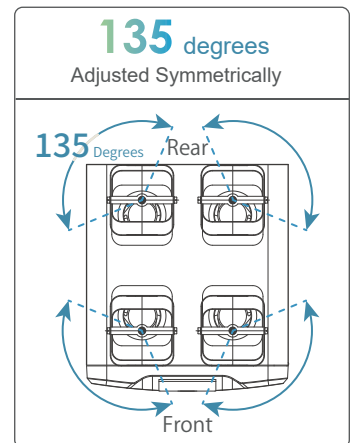

Wide humidification with 4 nozzles 【All sides × Wide angle】

Adjustable spray angle 135 degrees

Each of the four nozzles can be adjusted 135 degrees. Spraying to the left or right is possible by setting either one to inner angle.